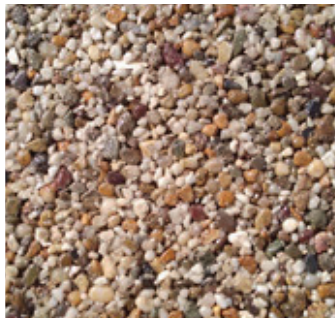

## RESIN BOUND COLOUR CHART

ARUNDEL WHITE

AUTUMN

BLUE LAGOON

BRONZE

CARREAR

CRAB

DANISH GOLD

DOVEDALE 2

DOVEDALE

GOLD 3

GREY MOON

HEATHER

THE SAMPLES ABOVE ARE A SMALL SELECTION OF THE COLOUR RANGE.  
PLEASE CONTACT US TO DISCUSS YOUR REQUIREMENTS AND ACCESS THE FULL COLOUR RANGE.