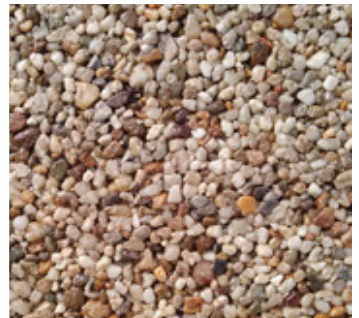

## RESIN BOUND COLOUR CHART

ARUNDEL WHITE

AUTUMN

BLUE LAGOON

BRONZE

CARREAR

CRAB

DANISH GOLD

DOVEDALE 2

DOVEDALE

GOLD 3

GREY MOON

HEATHER

THE SAMPLES ABOVE ARE A SMALL SELECTION OF THE COLOUR RANGE.  
PLEASE CONTACT US TO DISCUSS YOUR REQUIREMENTS AND ACCESS THE FULL COLOUR RANGE.